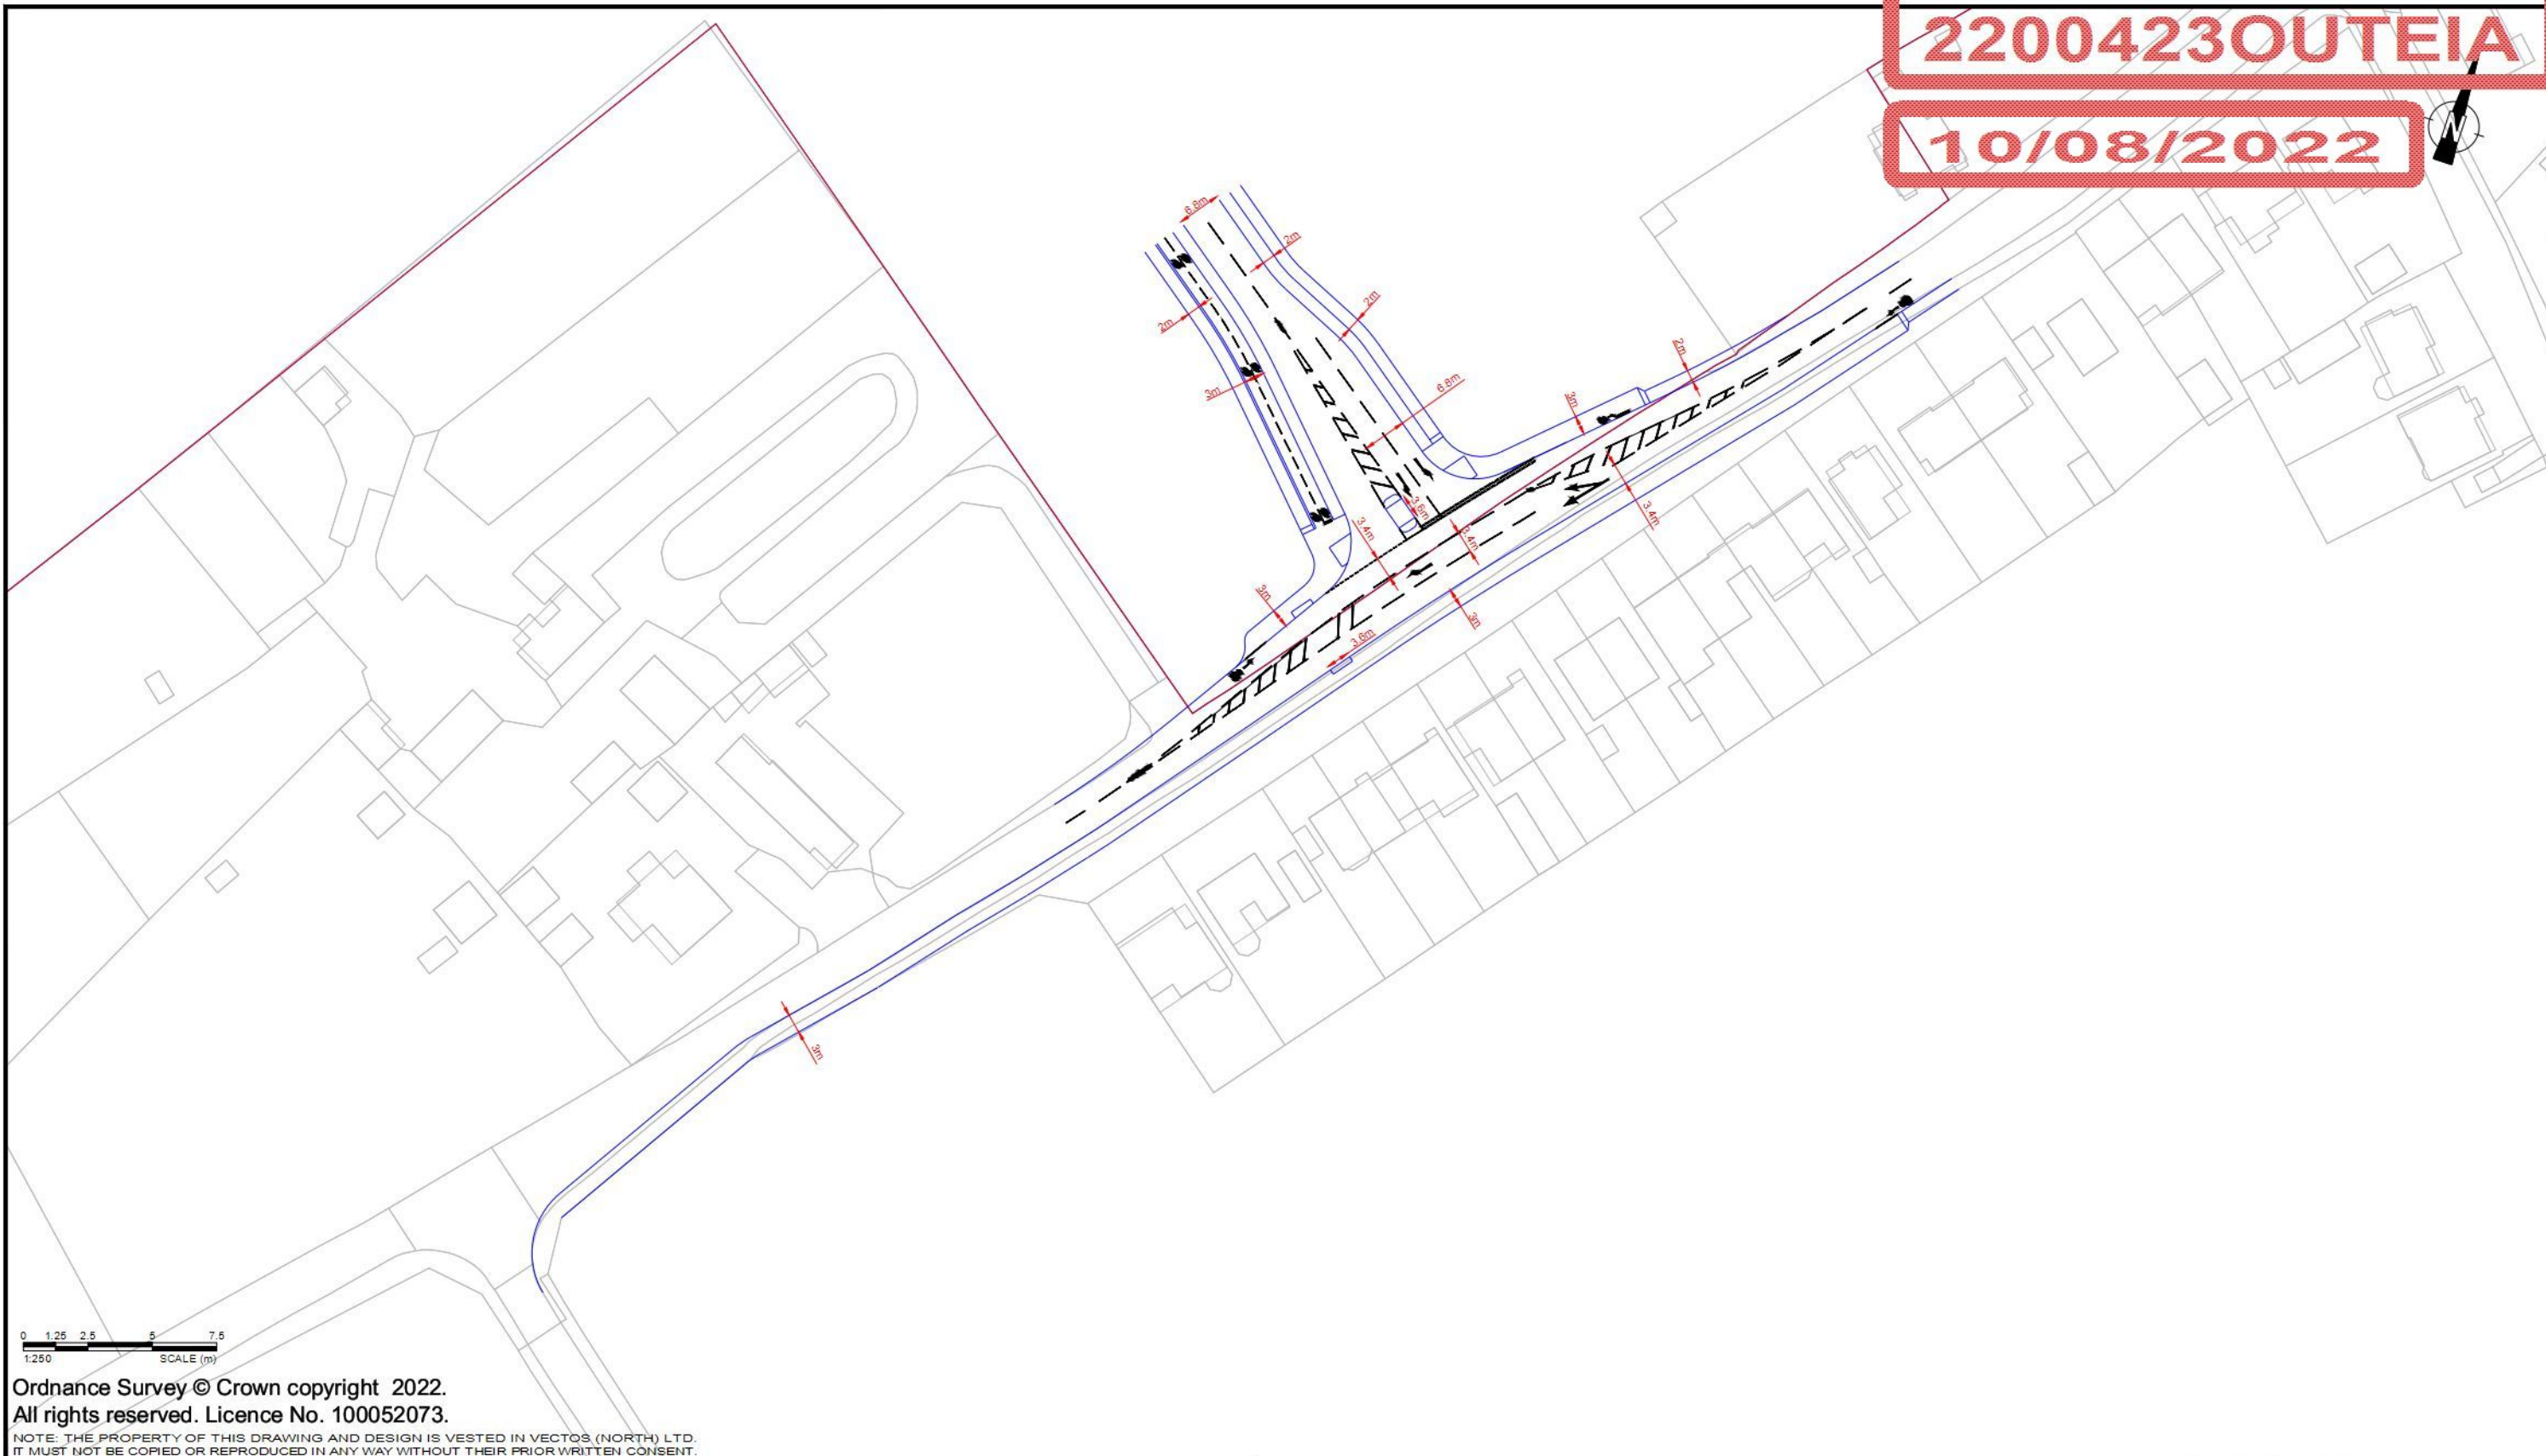

2200423OUTEIA

10/08/2022

Ordnance Survey © Crown copyright 2022.
All rights reserved. Licence No. 100052073.

NOTE: THE PROPERTY OF THIS DRAWING AND DESIGN IS VESTED IN VECTOS (NORTH) LTD.
IT MUST NOT BE COPIED OR REPRODUCED IN ANY WAY WITHOUT THEIR PRIOR WRITTEN CONSENT.

REV.	DETAILS	DRAWN	CHECKED	DATE

Notes:

1. This is not a construction drawing and is intended for illustrative purposes only.
2. White lining is indicative only.

Hale Gate Road, Halton

Hale Gate Road Ghost Island Priority-controlled

DRAWN:	CHECKED:	DATE:	SCALES:
DJR	AS	24.05.22	1:1000 at A3

Harworth

vectos.

4th Floor Oxford Place, 61 Oxford Street, Manchester, M1 6EQ
0161 228 1008 e: manchester@vectos.co.uk

DRAWING NUMBER:	REVISION:
VN91381-D106	.